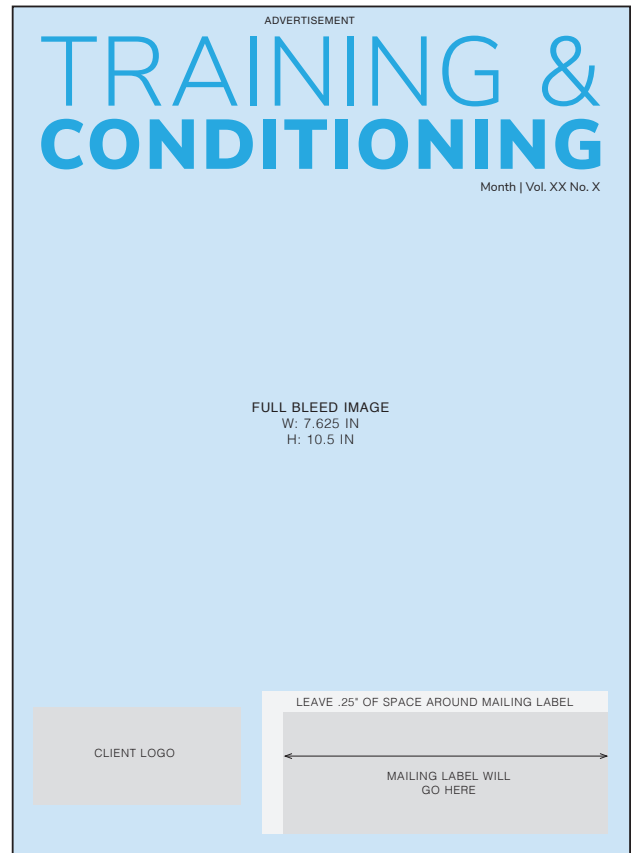

# FULL PAGE FALSE COVER SPECS

## FRONT SIDE

- Trim: W: 7.625" x H: 10.5"  
Bleed: W: 7.875" x H: 10.75"
- Choose one of the three color options to compliment your brand and artwork.
  - Option 1: **TRAINING & CONDITIONING**
  - Option 2: **TRAINING & CONDITIONING**
  - Option 3: **TRAINING & CONDITIONING**

## BACK SIDE

- Trim: W: 7.625" x H: 10.5"  
Bleed: W: 7.875" x H: 10.75"
- No requirements for artwork

Please download the full page false cover template at  
[https://training-conditioning.media/wp-content/uploads/2021/08/TC\\_FalseCoverTemplate\\_FullPage.zip](https://training-conditioning.media/wp-content/uploads/2021/08/TC_FalseCoverTemplate_FullPage.zip)