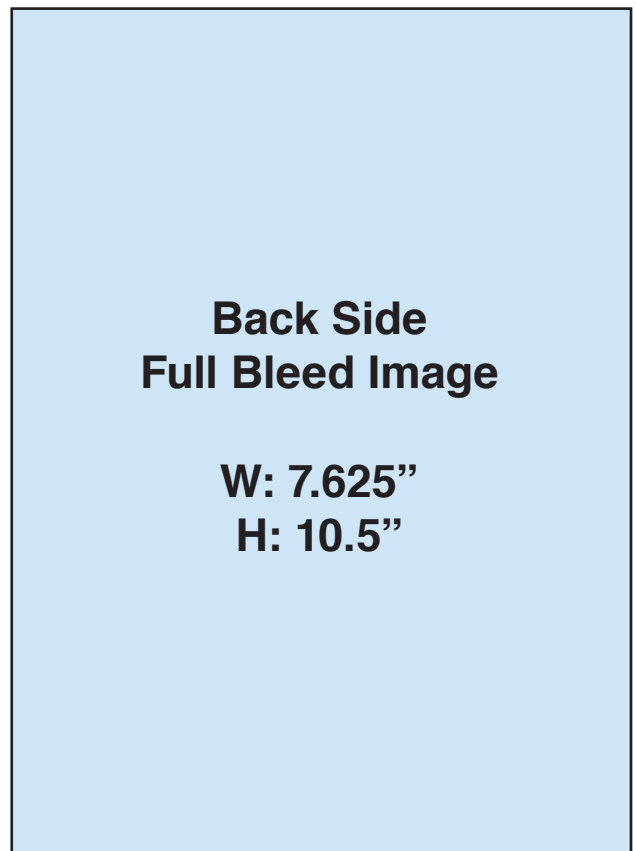

# FULL PAGE FALSE COVER SPECS

## FRONT SIDE

- Trim: W: 7.625" x H: 10.5"  
Bleed: W: 7.875" x H: 10.75"
- Choose one of the three color options to compliment your brand and artwork.
  - Option 1: **TRAINING & CONDITIONING**
  - Option 2: **TRAINING & CONDITIONING**
  - Option 3: **TRAINING & CONDITIONING**

## BACK SIDE

- Trim: W: 7.625" x H: 10.5"  
Bleed: W: 7.875" x H: 10.75"
- No requirements for artwork

Please download the full page false cover template at  
[https://training-conditioning.media/wp-content/uploads/2021/08/TC\\_FalseCoverTemplate\\_FullPage.zip](https://training-conditioning.media/wp-content/uploads/2021/08/TC_FalseCoverTemplate_FullPage.zip)